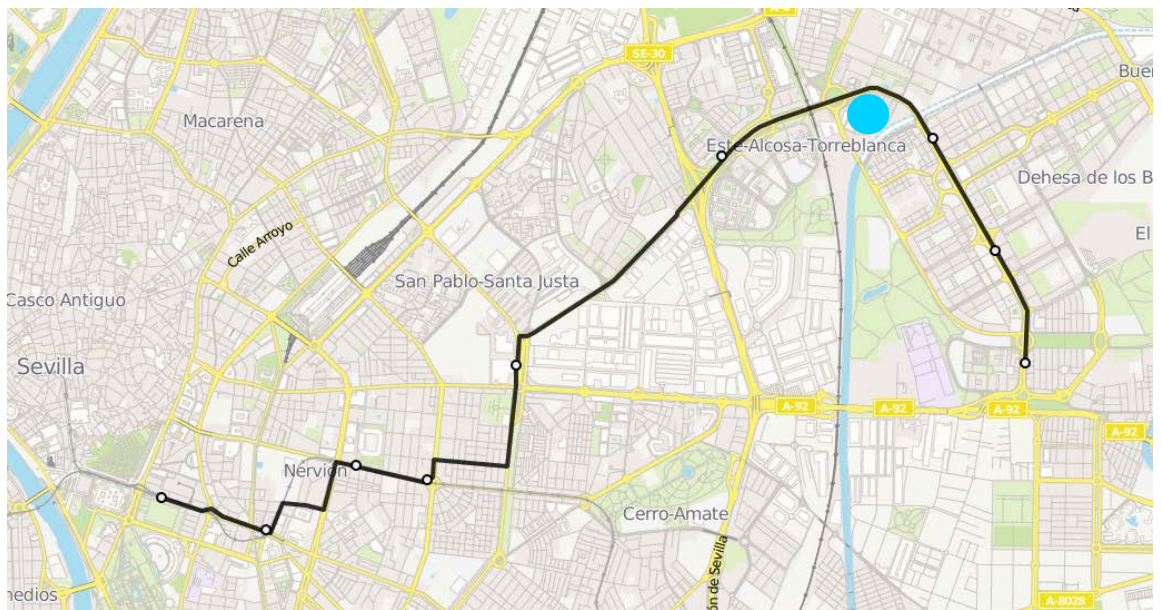

BUS LINE LE

(Est Express Line) has 10 stops from Prado San Sebastián (Carlos V) to the Aeronáutica Av. (Remo).

Schedules of the bus line: the usual Operation service starts at 7:14 and ends at 21:36.

Stop for FIBES: Alcalde Luis Uruñuela

Key: ● FIBES II