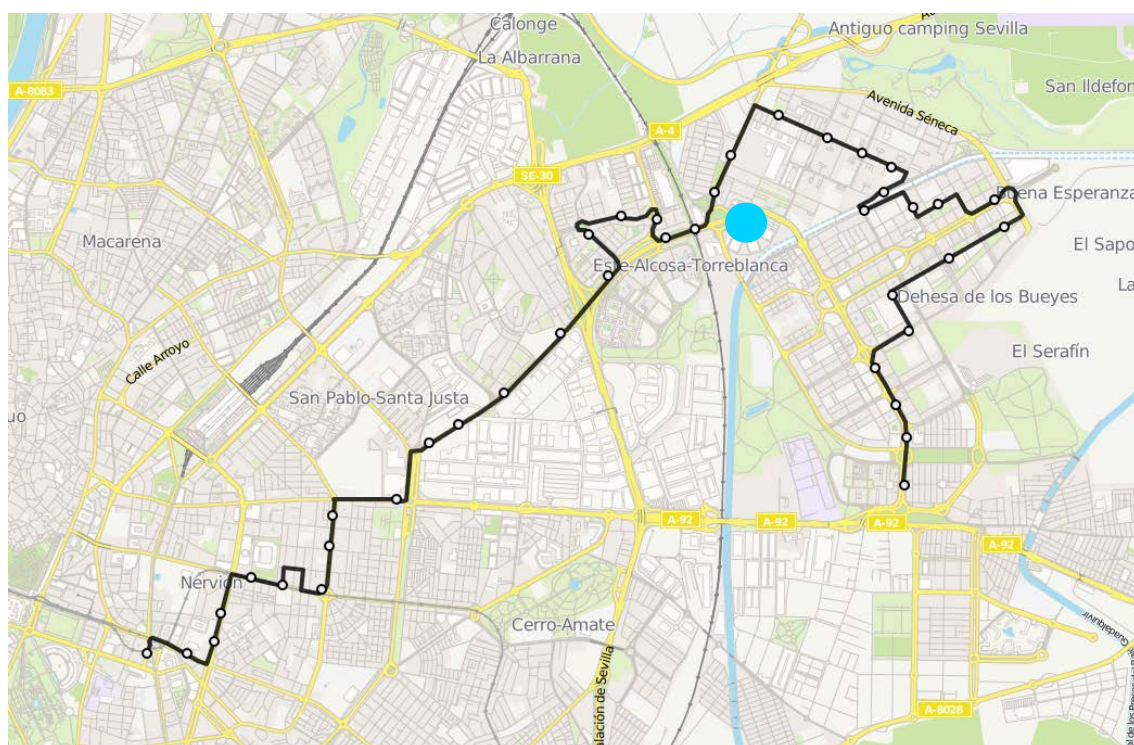

BUS LINE B4

(direction: San Bernardo.) has 39 stops from Av. Aeronáutica (Bldg. Helios) to San Bernardo (nearby station).

Schedules of the line B4 bus: The usual operation service begins at 6:11 and ends at 22:38.

Stop for FIBES: Alcalde Luis Uruñuela

Key: ● FIBES II