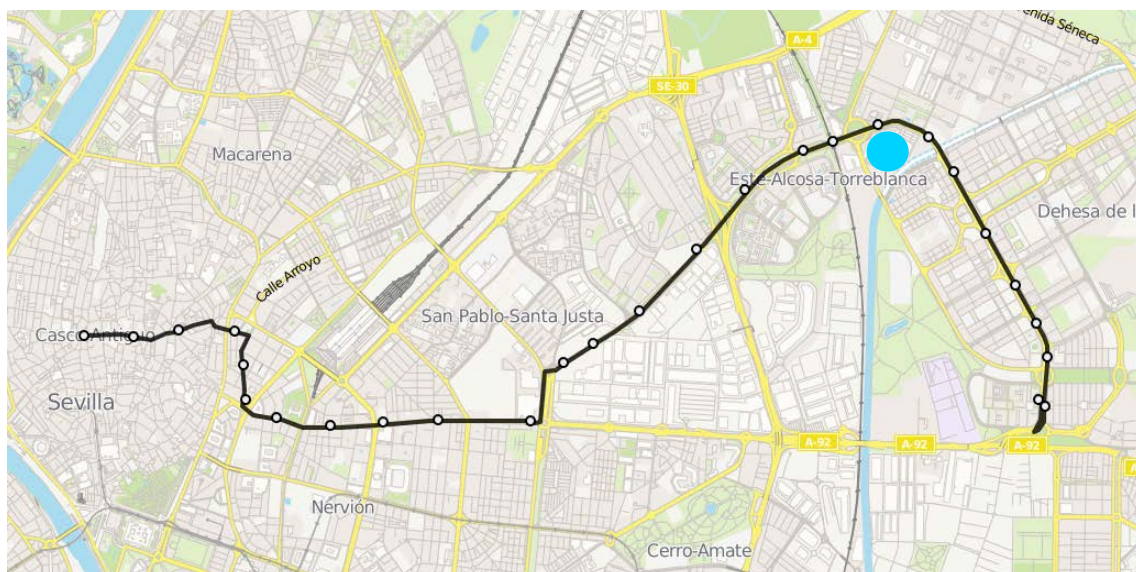

PUBLIC TRANSPORT TO FIBES II

How to get to FIBES II (Palacio de Congressi)

BUS

There are 3 lines that reach FIBES:

BUS LINE 27

(direction: Plaza Del Duque) has 27 stops from Av. Aeronáutica (Andal. Residential) up to La Campana (Sierpes).

Schedule of the line 27 bus: The usual operation service starts at 6:00 and ends at 23:01.

Stop for FIBES: Alcalde Luis Uruñuela

Key: ● FIBES II